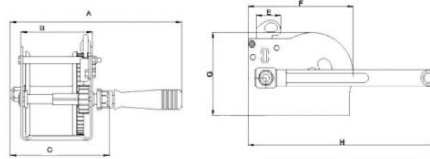

7N1, capacity 723 kg

Pulling winch 723 kg.

Use:

- Pulling/Hauling operations only (slope of 0%)
- Occasional use or leisure
- Tensioning of cables or nets
- Pulling of boats...

Technical properties

- Compact.
- Faible encombrement.
- Robust.
- Holding and disengaging ratchet.
- Easy to install (3 attachment points depending on models).
- To use with steel ropes.
- Zinc protection.

Technical characteristics of 7N1, capacity 723 kg

Wire rope cap. top layer m	14
Pulling capacity (slope of 0%) kg	723
Wire rope Ø mm	7
Weight (without wire rope) kg	4.6

Dimensions

A mm	242
B mm	100
C mm	142
E mm	38
F mm	200
N mm	-
G mm	166
H mm	240

Technical characteristics of the other models of the range

References	3N1	5N1	7N1	9N1	16N2F
Wire rope cap. top layer m	13	10	14	16	10
Pulling capacity (slope of 0%) kg	470	596	723	894	1556
Wire rope Ø mm	4	6	7	7	8
Weight (without wire rope) kg	2	3	4.6	6	7.8