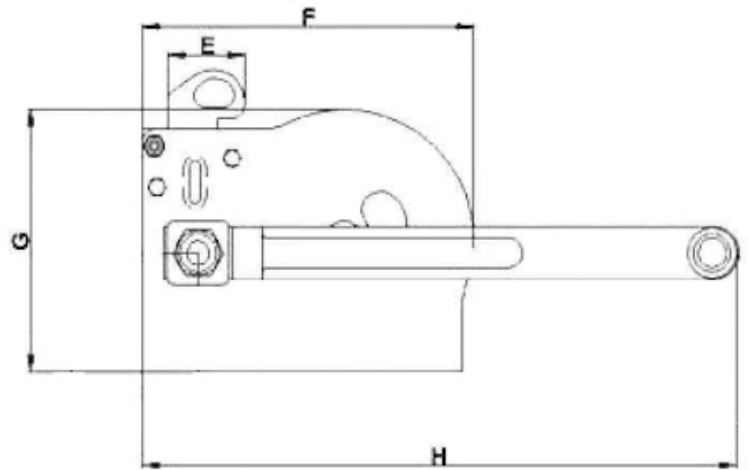

7N1, capacity 723 kg

Pulling winch 723 kg.

Use:

- Pulling/Hauling operations only (slope of 0%)
- Occasional use or leisure
- Tensioning of cables or nets
- Pulling of boats...

Technical properties

- Compact.
- Faible encombrement.
- Robust.
- Holding and disengaging ratchet.
- Easy to install (3 attachment points depending on models).
- To use with steel ropes.
- Zinc protection.

Technical characteristics of 7N1, capacity 723 kg

Wire rope cap. top layer m	14
Pulling capacity (slope of 0%) kg	723
Wire rope Ø mm	7
Weight (without wire rope) kg	4.6

Dimensions

A mm	242
B mm	100
C mm	142
E mm	38
F mm	200
N mm	-
G mm	166
H mm	240

Technical characteristics of the other models of the range

References	3N1	5N1	7N1	9N1	16N2F
Wire rope cap. top layer m	13	10	14	16	10
Pulling capacity (slope of 0%) kg	470	596	723	894	1556
Wire rope Ø mm	4	6	7	7	8
Weight (without wire rope) kg	2	3	4.6	6	7.8