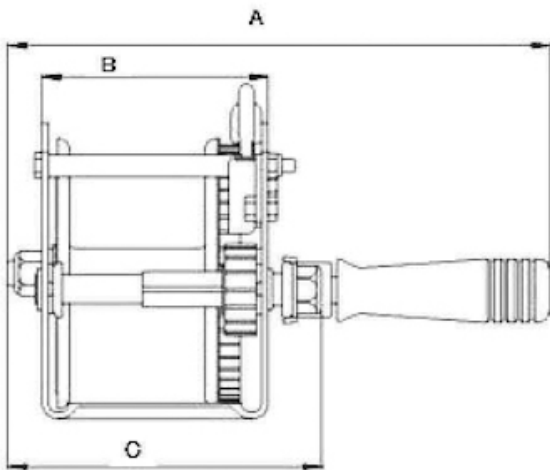

7N1, capacity 723 kg

Pulling winch 723 kg.

Use:

- Pulling/Hauling operations only (slope of 0%)
- Occasional use or leisure
- Tensioning of cables or nets
- Pulling of boats...

Technical properties

- Compact.
- Faible encombrement.
- Robust.
- Holding and disengaging ratchet.
- Easy to install (3 attachment points depending on models).
- To use with steel ropes.
- Zinc protection.

Technical characteristics of 7N1, capacity 723 kg

Wire rope cap. top layer m	14
Pulling capacity (slope of 0%) kg	723
Wire rope Ø mm	7
Weight (without wire rope) kg	4.6

Dimensions

A mm	242
B mm	100
C mm	142
E mm	38
F mm	200
N mm	-
G mm	166
H mm	240

Technical characteristics of the other models of the range

References	3N1	5N1	7N1	9N1	16N2F
Wire rope cap. top layer m	13	10	14	16	10
Pulling capacity (slope of 0%) kg	470	596	723	894	1556
Wire rope Ø mm	4	6	7	7	8
Weight (without wire rope) kg	2	3	4.6	6	7.8