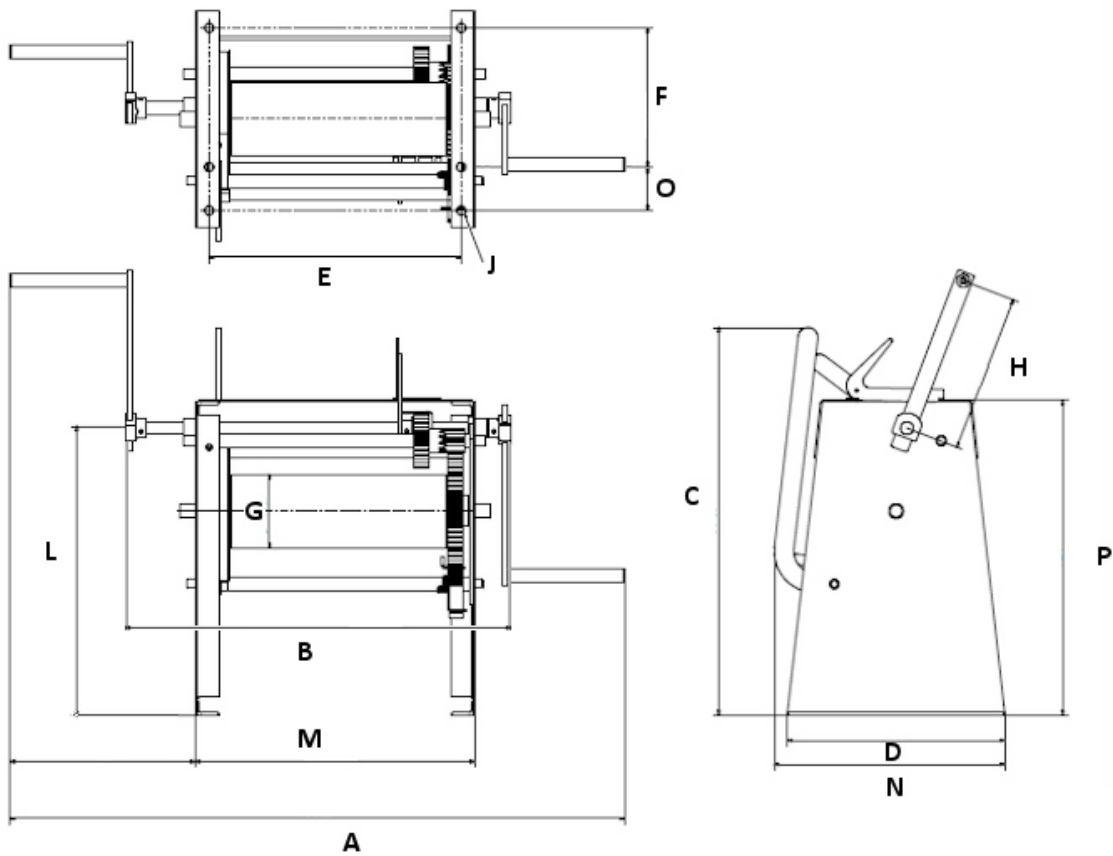

## 659 winch, capacity 1500 kg

Pulling crab winch, gear type 1500 kg.

Use:

- Pulling/Hauling operations only
- Anchorage of barges for river sailing
- Anchorage and movement of barges, boats...
- Doors manoeuvring
- Pulling work requiring long lengths of rope
- Pulling/hauling of vehicles, wagons, vessels...

### Technical properties

- Steel chassis and drum.
- Rugged and tested mechanical construction.
- Straight cut gearing, high tensile steel.
- Manual band brake (lever or wheel).
- Two speeds.
- Large rope capacities.
- Standard crank handle.
- Options: manoeuvring hand wheel and marine painting, consult us.

### Technical characteristics of 659 winch, capacity 1500 kg

References	6591500
Capacity 1st layer kg	2000
Capacity top layer kg	1500
Nb of layers	4
Wire rope cap. 1st layer m	23
Wire rope cap. top layer m	112
Travel/crank revolution mm	90
Wire rope Ø mm	8
Weight (without wire rope) kg	85

## Dimensions

References	6591500
A mm	1322
B mm	802
E mm	524
F mm	330
G mm	133
H mm	360
J mm	20,5
L mm	680
M mm	580
N mm	500
O mm	50
P mm	705