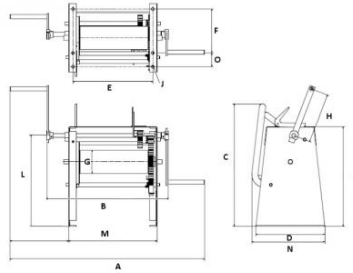

## 659 winch, capacity 1500 kg

Pulling crab winch, gear type 1500 kg.

Use:

- Pulling/Hauling operations only
- Anchorage of barges for river sailing
- Anchorage and movement of barges, boats...
- Doors manoeuvring
- Pulling work requiring long lengths of rope
- Pulling/hauling of vehicles, wagons, vessels...

### Technical properties

- Steel chassis and drum.
- Rugged and tested mechanical construction.
- Straight cut gearing, high tensile steel.
- Manual band brake (lever or wheel).
- Two speeds.
- Large rope capacities.
- Standard crank handle.
- Options: manoeuvring hand wheel and marine painting, consult us.

### Technical characteristics of 659 winch, capacity 1500 kg

References	6591500
Capacity 1st layer kg	2000
Capacity top layer kg	1500
Nb of layers	4
Wire rope cap. 1st layer m	23
Wire rope cap. top layer m	112
Travel/crank revolution mm	90
Wire rope Ø mm	8
Weight (without wire rope) kg	85

## Dimensions

References	6591500
A mm	1322
B mm	802
E mm	524
F mm	330
G mm	133
H mm	360
J mm	20,5
L mm	680
M mm	580
N mm	500
O mm	50
P mm	705