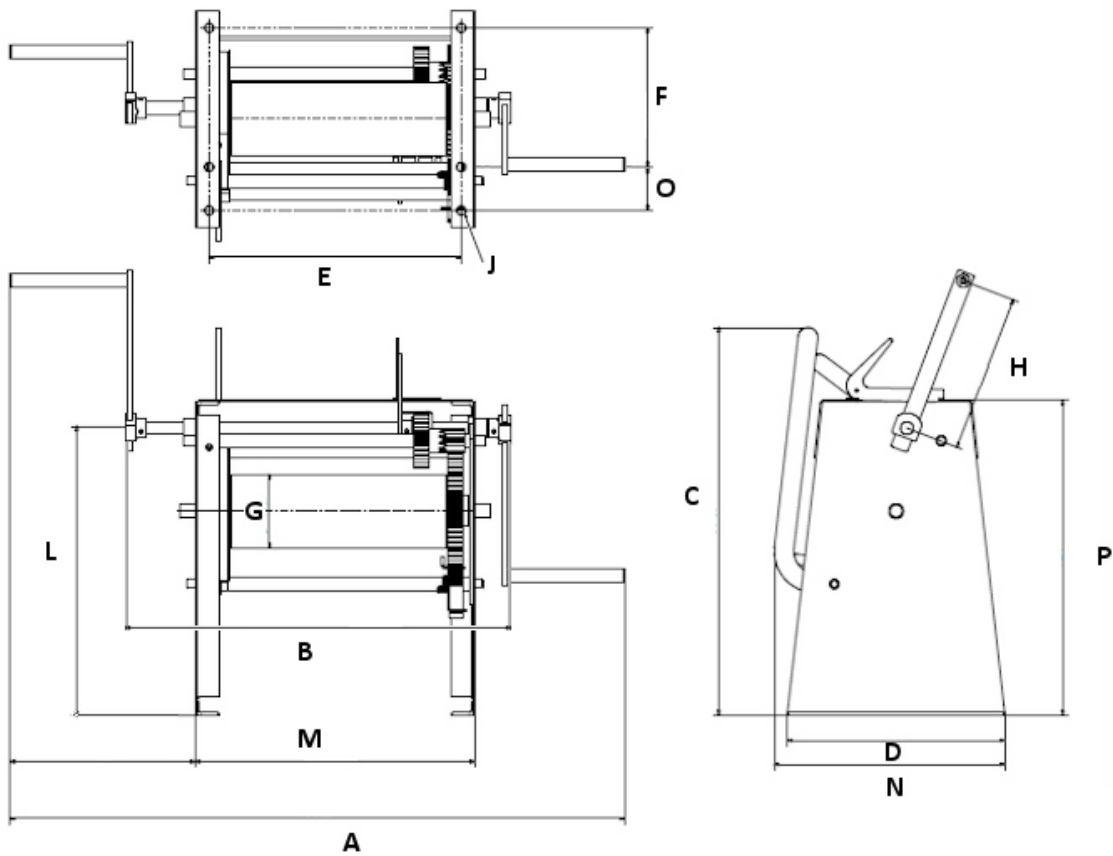

659 winch, capacity 5000 kg

Pulling crab winch, gear type 5000 kg.

Use:

- Pulling/Hauling operations only
- Anchorage of barges for river sailing
- Anchorage and movement of barges, boats...
- Doors manoeuvring
- Pulling work requiring long lengths of rope
- Pulling/hauling of vehicles, wagons, vessels...

Technical properties

- Steel chassis and drum.
- Rugged and tested mechanical construction.
- Straight cut gearing, high tensile steel.
- Manual band brake (lever or wheel).
- Two speeds.
- Large rope capacities.
- Standard crank handle.
- Options: manoeuvring hand wheel and marine painting, consult us.

Technical characteristics of 659 winch, capacity 5000 kg

References	6595000
Capacity 1st layer kg	7500
Capacity top layer kg	5000
Nb of layers	5
Wire rope cap. 1st layer m	33
Wire rope cap. top layer m	223
Travel/crank revolution mm	44
Wire rope Ø mm	16
Weight (without wire rope) kg	360

Dimensions

References	6595000
A mm	2260
B mm	1200
E mm	798
F mm	400
G mm	245
H mm	406
J mm	24
L mm	775
M mm	880
N mm	-
O mm	140
P mm	850

Technical characteristics of the other models of the range

References	659600	6591500	6592000	6593000	6595000
Capacity 1st layer kg	900	2000	2900	4100	7500
Capacity top layer kg	600	1500	2000	3000	5000
Nb of layers	8	4	5	4	5
Wire rope cap. 1st layer m	32	23	25	27	33
Wire rope cap. top layer m	346	112	169	138	223
Travel/crank revolution mm	88.5	90	78	88	44
Wire rope Ø mm	5	8	10	11.5	16
Weight (without wire rope) kg	70	85	110	170	360