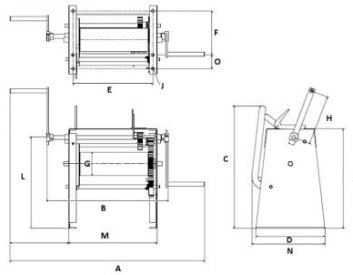

659 winch, capacity 5000 kg

Pulling crab winch, gear type 5000 kg.

Use:

- Pulling/Hauling operations only
- Anchorage of barges for river sailing
- Anchorage and movement of barges, boats...
- Doors manoeuvring
- Pulling work requiring long lengths of rope
- Pulling/hauling of vehicles, wagons, vessels...

Technical properties

- Steel chassis and drum.
- Rugged and tested mechanical construction.
- Straight cut gearing, high tensile steel.
- Manual band brake (lever or wheel).
- Two speeds.
- Large rope capacities.
- Standard crank handle.
- Options: manoeuvring hand wheel and marine painting, consult us.

Technical characteristics of 659 winch, capacity 5000 kg

References	6595000
Capacity 1st layer kg	7500
Capacity top layer kg	5000
Nb of layers	5
Wire rope cap. 1st layer m	33
Wire rope cap. top layer m	223
Travel/crank revolution mm	44
Wire rope Ø mm	16
Weight (without wire rope) kg	360

Dimensions

References	6595000
A mm	2260
B mm	1200
E mm	798
F mm	400
G mm	245
H mm	406
J mm	24
L mm	775
M mm	880
N mm	-
O mm	140
P mm	850

Technical characteristics of the other models of the range

References	659600	6591500	6592000	6593000	6595000
Capacity 1st layer kg	900	2000	2900	4100	7500
Capacity top layer kg	600	1500	2000	3000	5000
Nb of layers	8	4	5	4	5
Wire rope cap. 1st layer m	32	23	25	27	33
Wire rope cap. top layer m	346	112	169	138	223
Travel/crank revolution mm	88.5	90	78	88	44
Wire rope Ø mm	5	8	10	11.5	16
Weight (without wire rope) kg	70	85	110	170	360